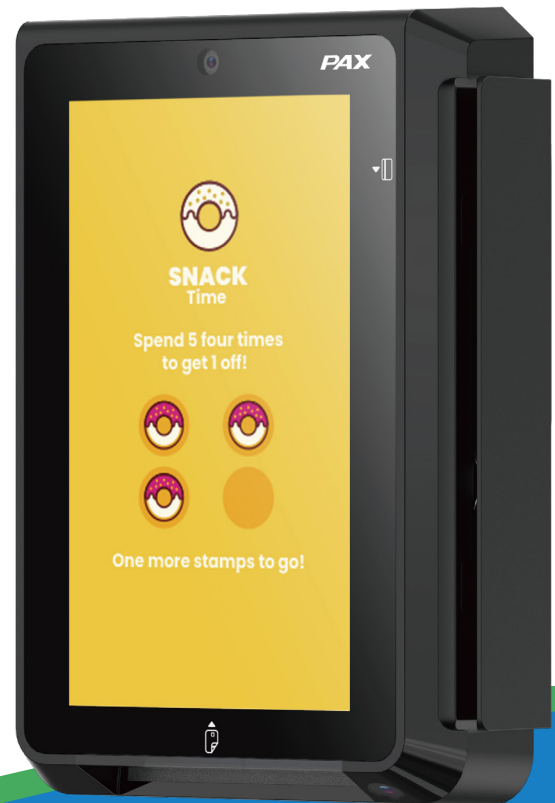

IM30

FORMIDABLE

Smart Unattended

Transportation

Self-Service

Powered by
Android 10

PCI 6.x
SRED

5" HD
Display

2MP
Front

IP65
IK08